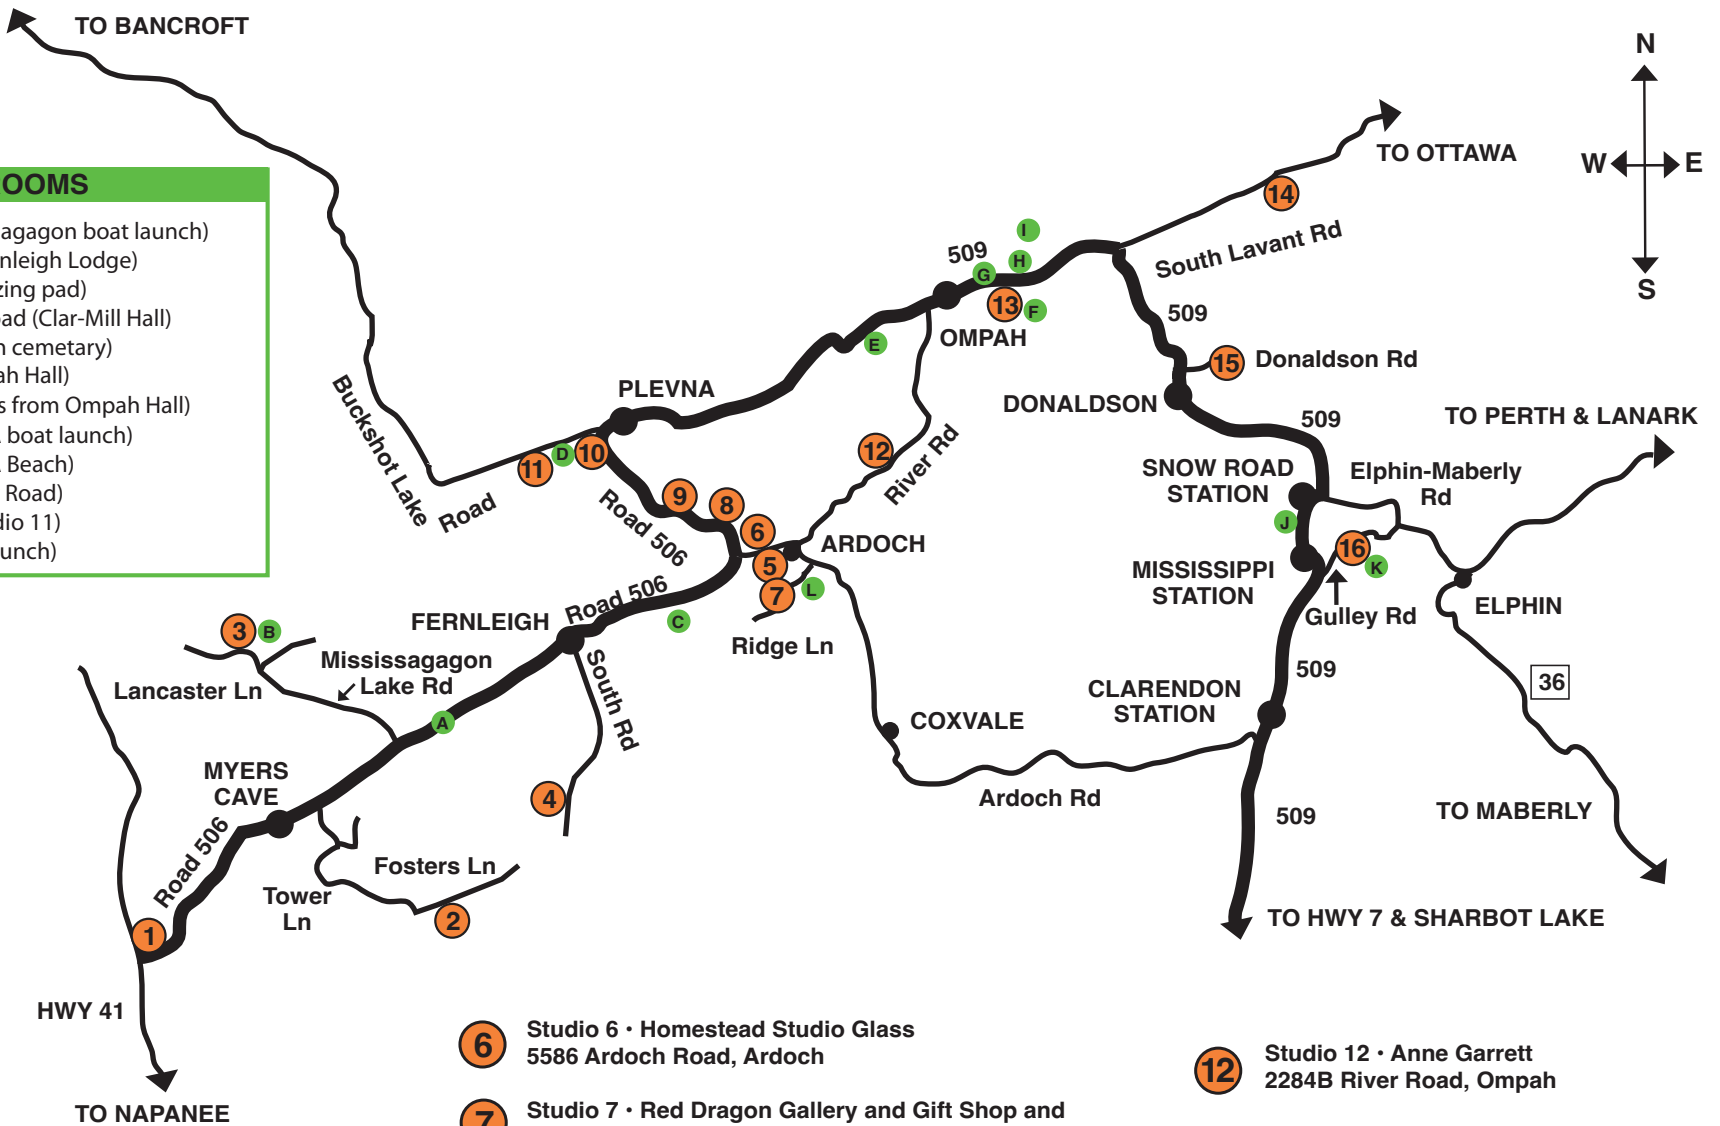

- ### WASHROOMS
- A 4041 Road 506 (Mississagagon boat launch)
  - B 1796B South Road (Fernleigh Lodge)
  - C 5816 Road 506 (stargazing pad)
  - D 6598 Buckshot Lake Road (Clar-Mill Hall)
  - E 9676 Road 509 (Ompah cemetary)
  - F 10200 Road 509 (Ompah Hall)
  - G 10175 Road 509 (across from Ompah Hall)
  - H 1045 Arcol Road (PCCA boat launch)
  - I 1193 Arcol Road (PCCA Beach)
  - J 14270 Road 509 (Snow Road)
  - K 1406 Gulley Road (Studio 11)
  - L 1003 Ridge Ln (Boat Launch)

- 12** Studio 12 • Anne Garrett  
2284B River Road, Ompah
- 13** Studio 13 • EJH Creations, Linda Rush and Liz Jackson • Ompah Community Hall - 10200 Road 509, Ompah
- 14** Studio 14 • The Nature Natives Art Gallery • 6127 South Lavant Rd, Ompah
- 15** Studio 15 • Silent Valley Alpaca • 1120 Donaldson Road, Ompah
- 16** Studio 16 • Jenna Rose Textile Studio and Back Forty Artisan Cheese • 1406 Gulley Road, Mississippi Station